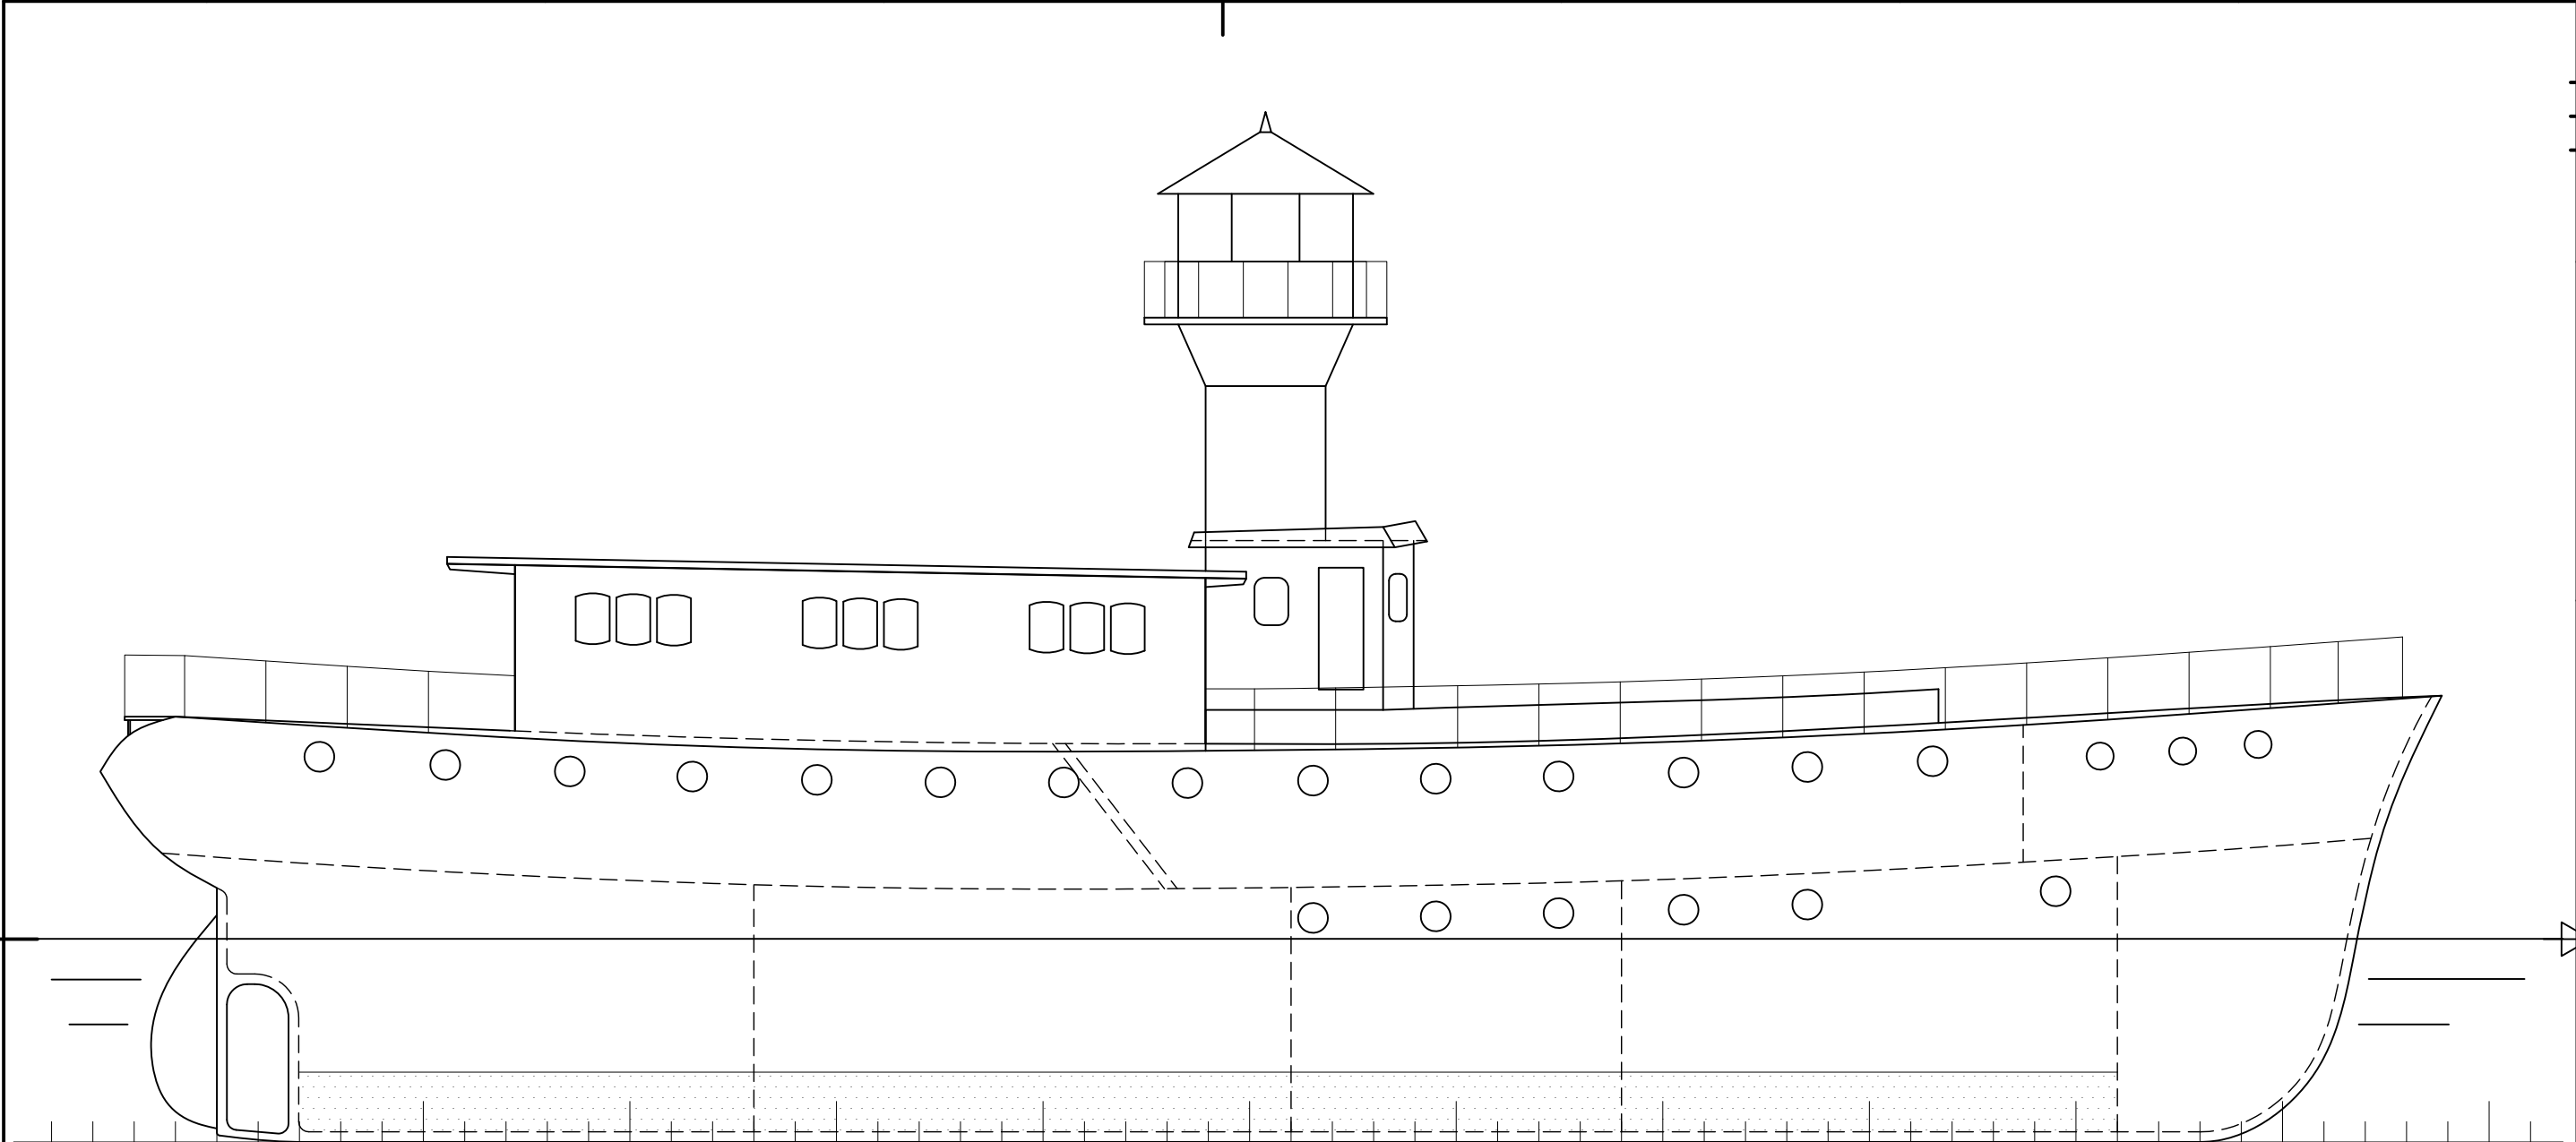

This document may not be made known, reproduced or otherwise used without the written permission by SALTECH Consultants AB. Violation will be prosecuted under Swedish law.

DÄCKSHUSVY SETT FÖRIFRÅN
SKALA 1:75

DÄCKSHUSVY SETT AKTERIFRÅN
SKALA 1:75

| POS. | NO. | DESCRIPTION | MTRL. | DIM. MOD. | NOTE |
|------------------|-----|-------------|-----------------------------|------------------|---------|
| CLASS: | | | SHIP TYPE: | | |
| - | | | - | | |
| SHIP NO: | | | SHIP NAME: | | |
| - | | | Fladen | | |
| APPROVED: - | | | DWG TITLE: Sidovy | | |
| CHECKED: - | | | | | |
| DRAWN: DZ | | | | | |
| | | | SCALE: | DRAWING NO: | REV.NO: |
| | | | 1:100 (A3) | D567-005-01 | 0 |
| DATE: 2011.05.05 | | | | SHEET (1) OF (1) | |